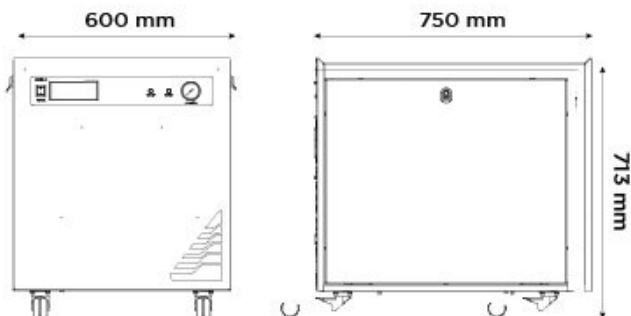

Description

The culmination of over a decade's work perfecting on-site gas generation for LC-MS, the Genius NM32LA is the pinnacle of our Genius series. With thousands of units in the field, the NM32LA has become the proven and reliable nitrogen generator of choice in countless laboratories across the world.

The NM32LA delivers up to 32 liters per minute of nitrogen gas, suitable for most LC-MS instruments available on the market today.

- **Gas types** Nitrogen
- **Integrated compressor:** Yes
- **Application Types:** LC-MS or LC-MS/MS